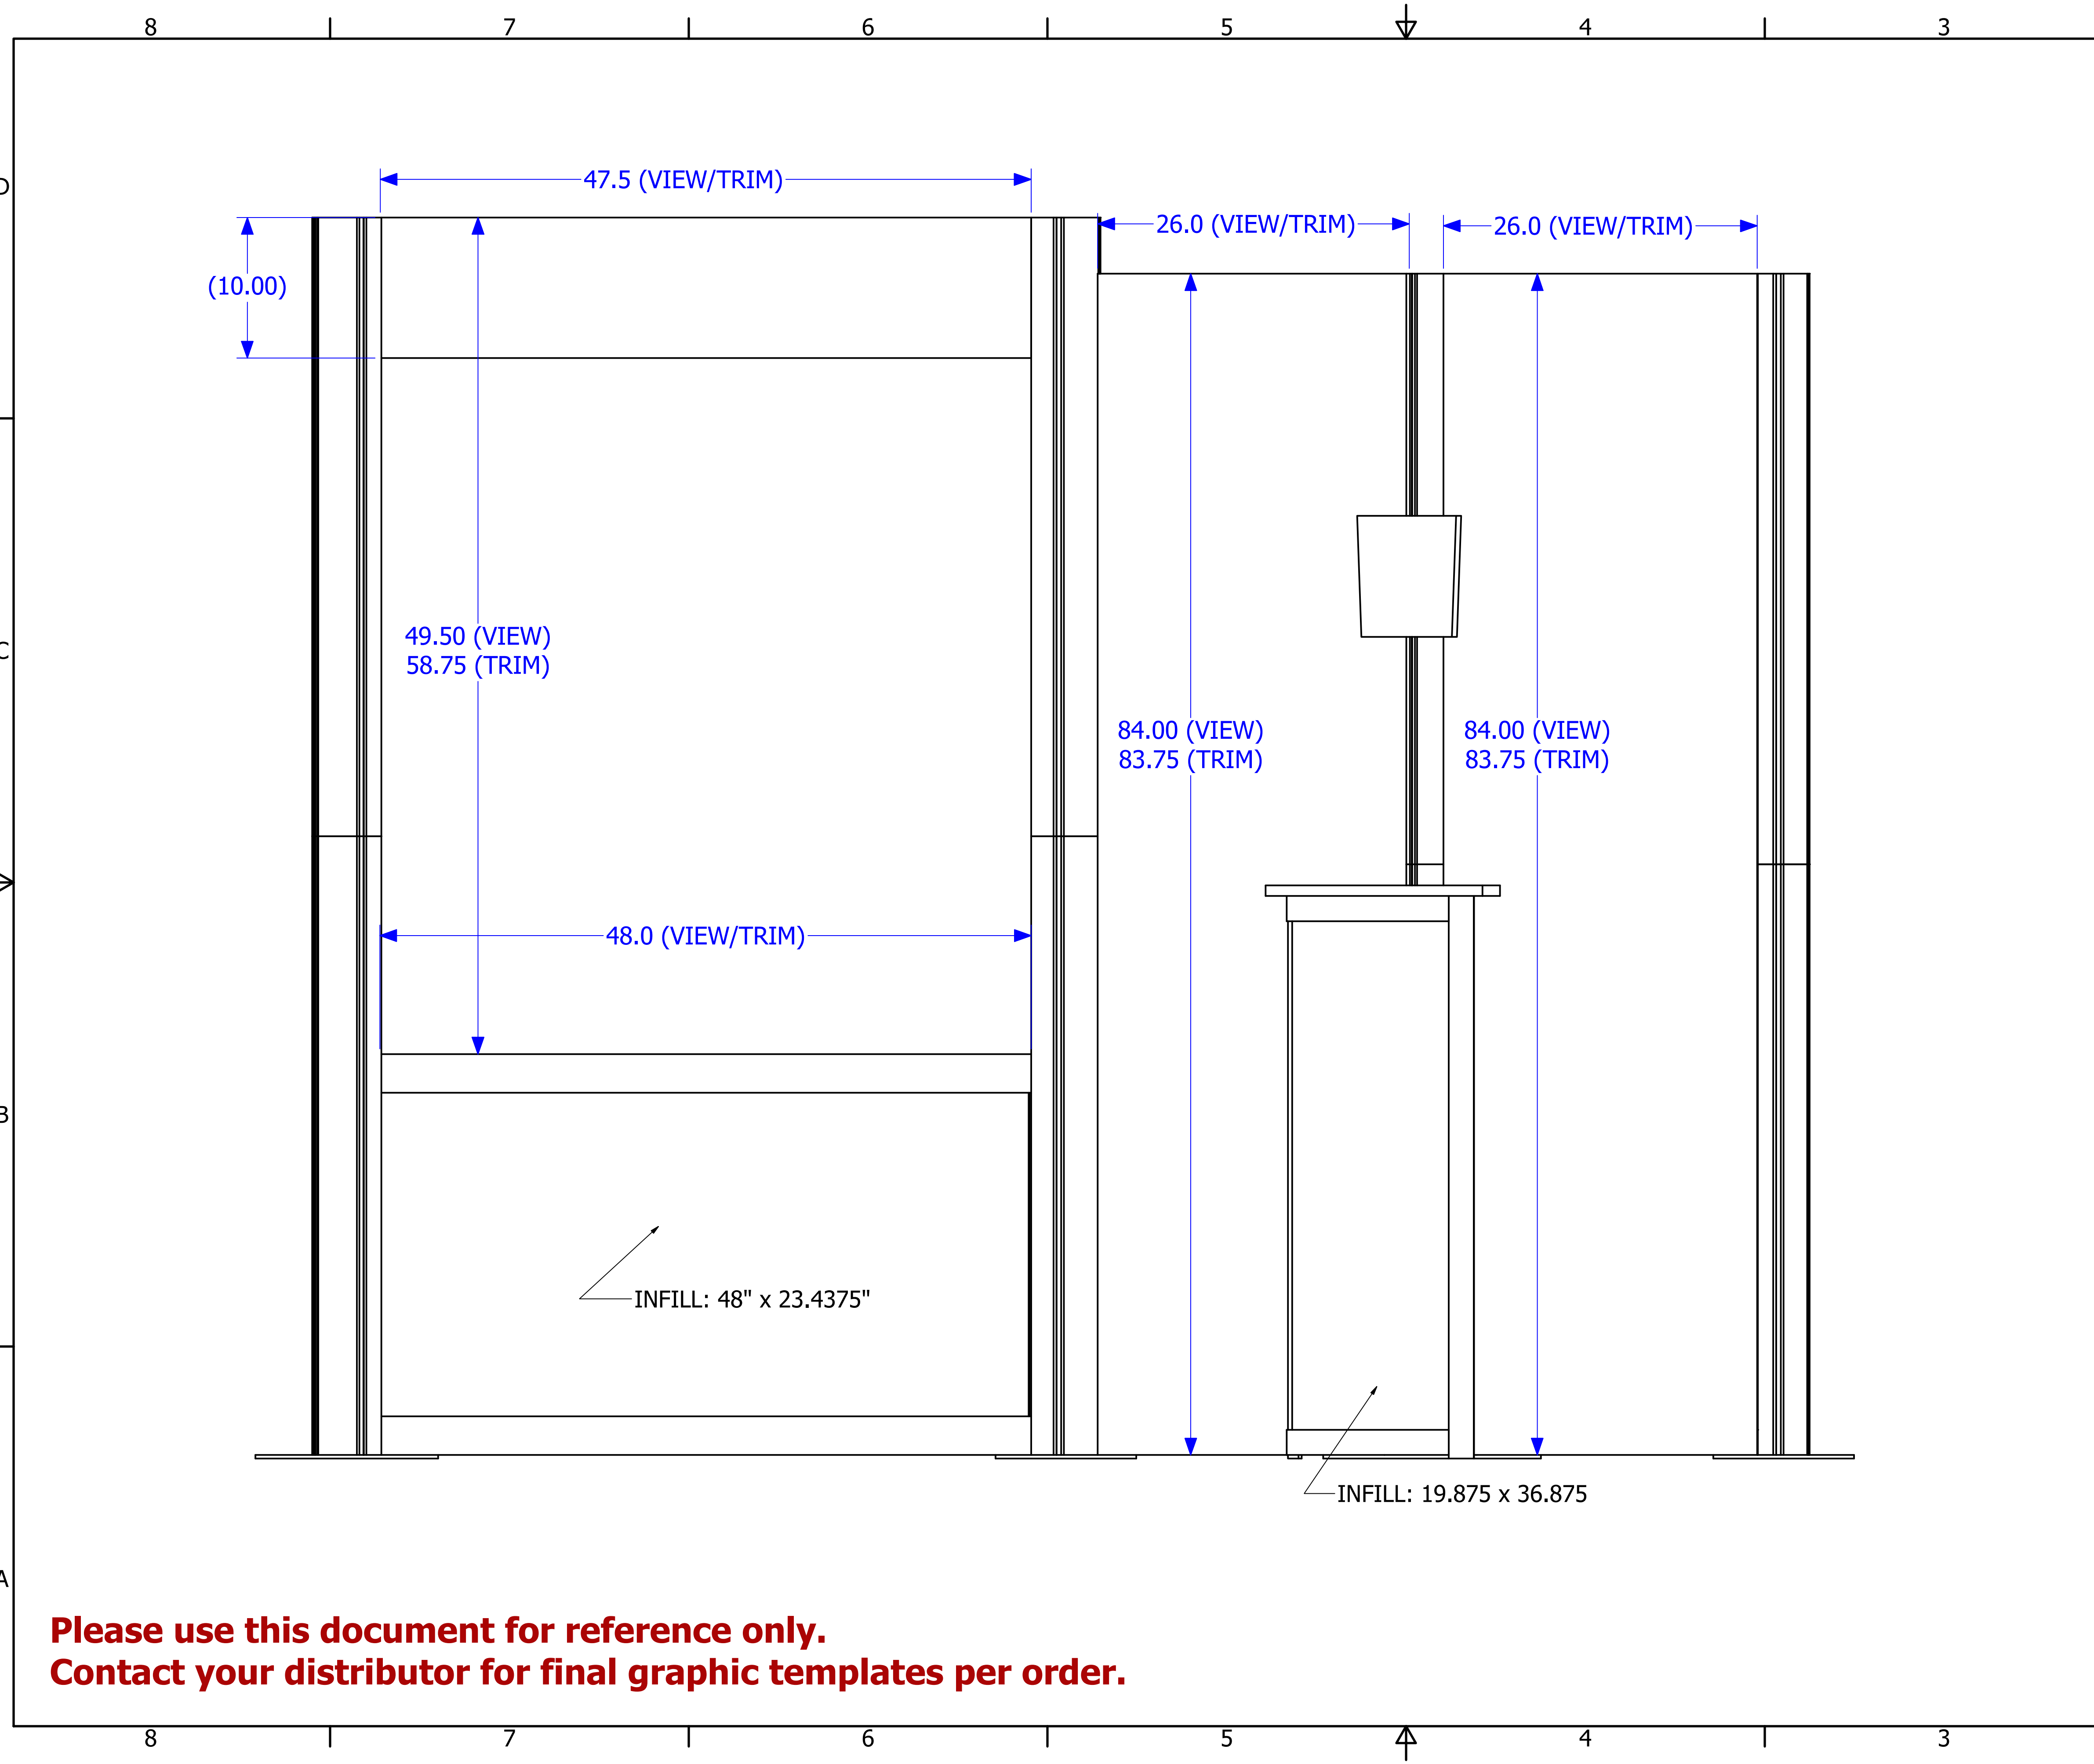

GRAPHIC SPECS	
PRODUCT NAME:	ECO-1020 (SOLO)
MATERIAL:	PARADISE FABRC
VIEWABLE SIZE:	(1) 48" x 49.5"
TRIM SIZE:	(1) 48" x 58.75"
VIEWABLE SIZE:	(2) 26" x 84"
TRIM SIZE:	(2) 26" x 83.75"
MATERIAL:	ECO POLY/060 RECO
VIEWABLE/TRIM SIZE:	(1) 47.5" x 10"
ESTIMATED GRAPHIC PACKAGE	\$985 RETAIL
EFFECTIVE DATE:	8/1/2011

**Please use this document for reference only.  
Contact your distributor for final graphic templates per order.**

DRAWN	michaelmccord	7/20/2011	TITLE	
CHECKED			<b>ECO-1020 GRAPHIC SPECS</b>	
QA				
MFG				
APPROVED				
SCALE			SIZE	DWG NO
			D	ECO-1020 (SOLO) GFX SPECS
				REV
				1
				SHEET 1 OF 1